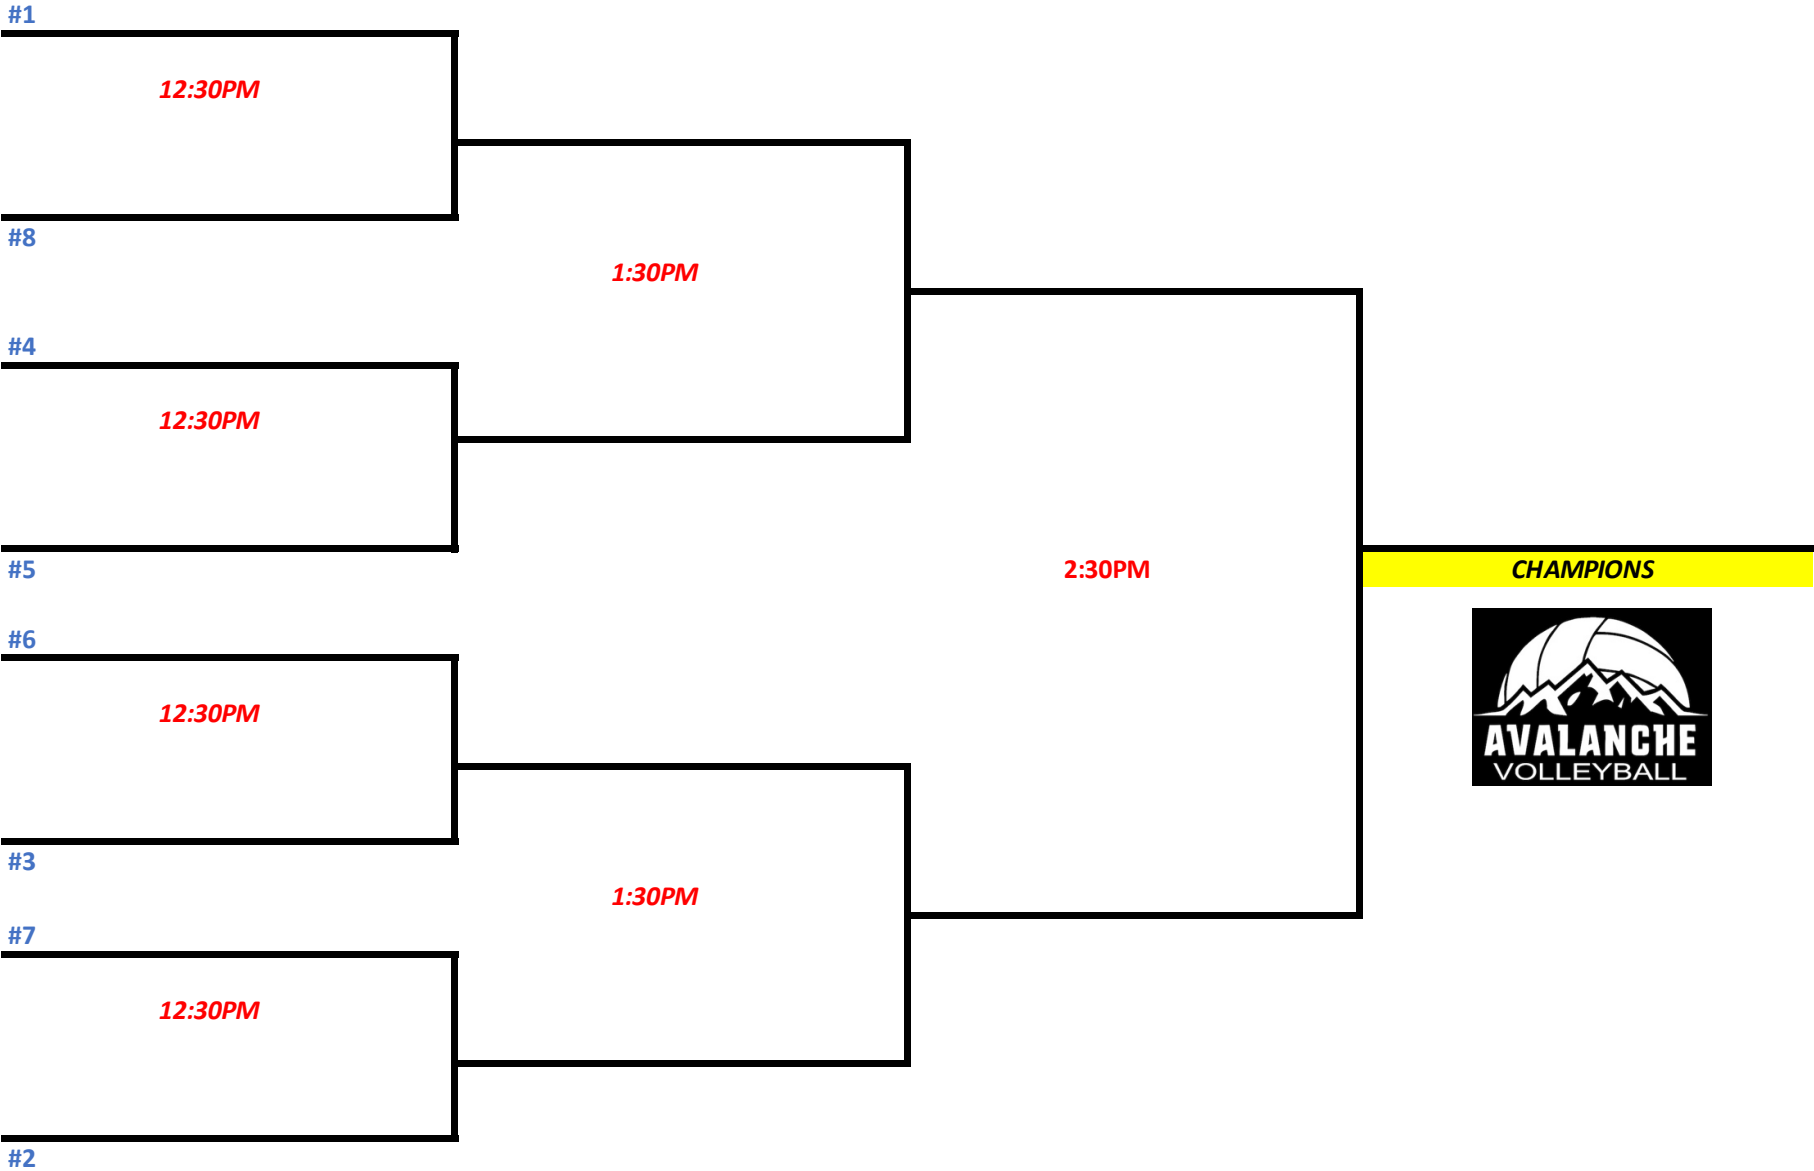

YETI Division | Spring 2023 Championship Bracket
Saturday, May 20, 2023

BLIZZARD Division | Spring 2023 Championship Bracket
Saturday, May 20, 2023

WHITE OUT Division | Spring 2023 Championship Bracket
Monday, May 15, 2023