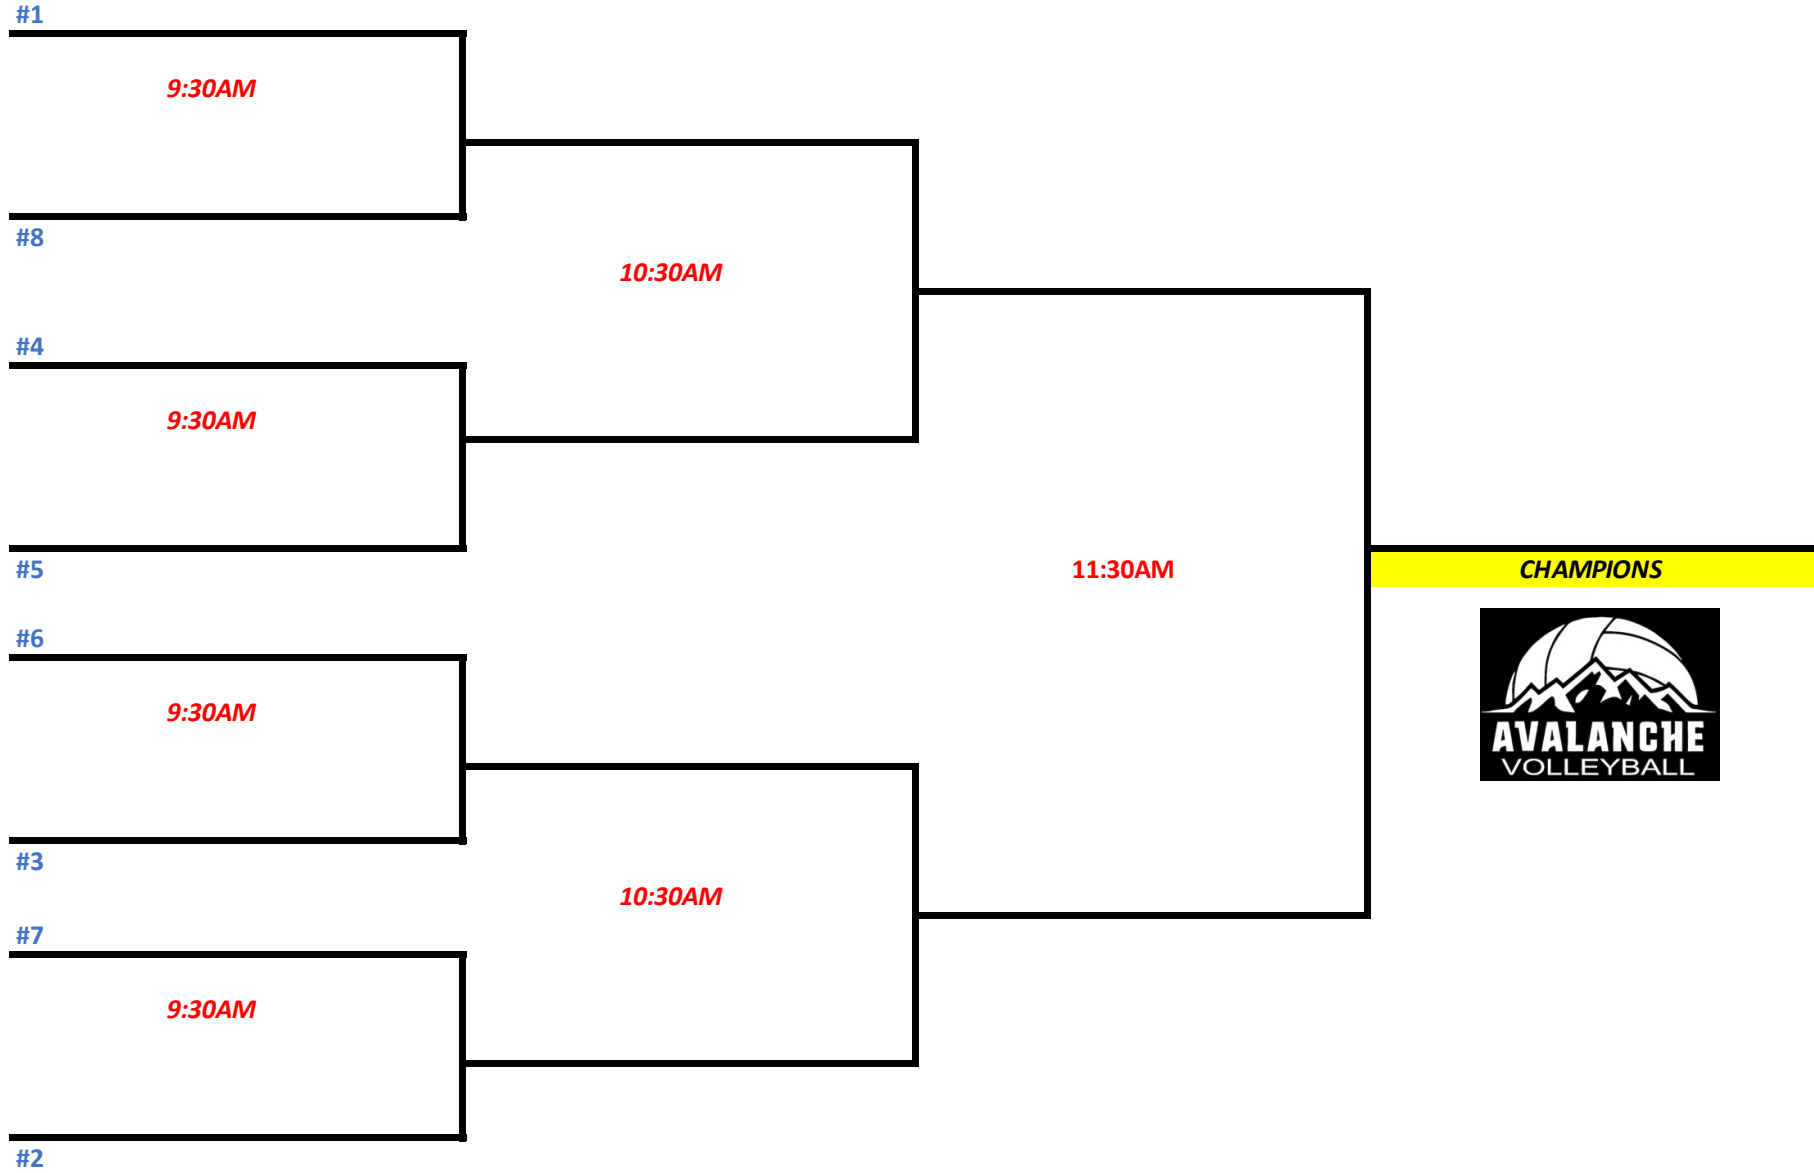

YETI Division | Spring 2023 Championship Bracket
Saturday, May 20, 2023

BLIZZARD Division | Spring 2023 Championship Bracket
Saturday, May 20, 2023

WHITE OUT Division | Spring 2023 Championship Bracket
Monday, May 15, 2023