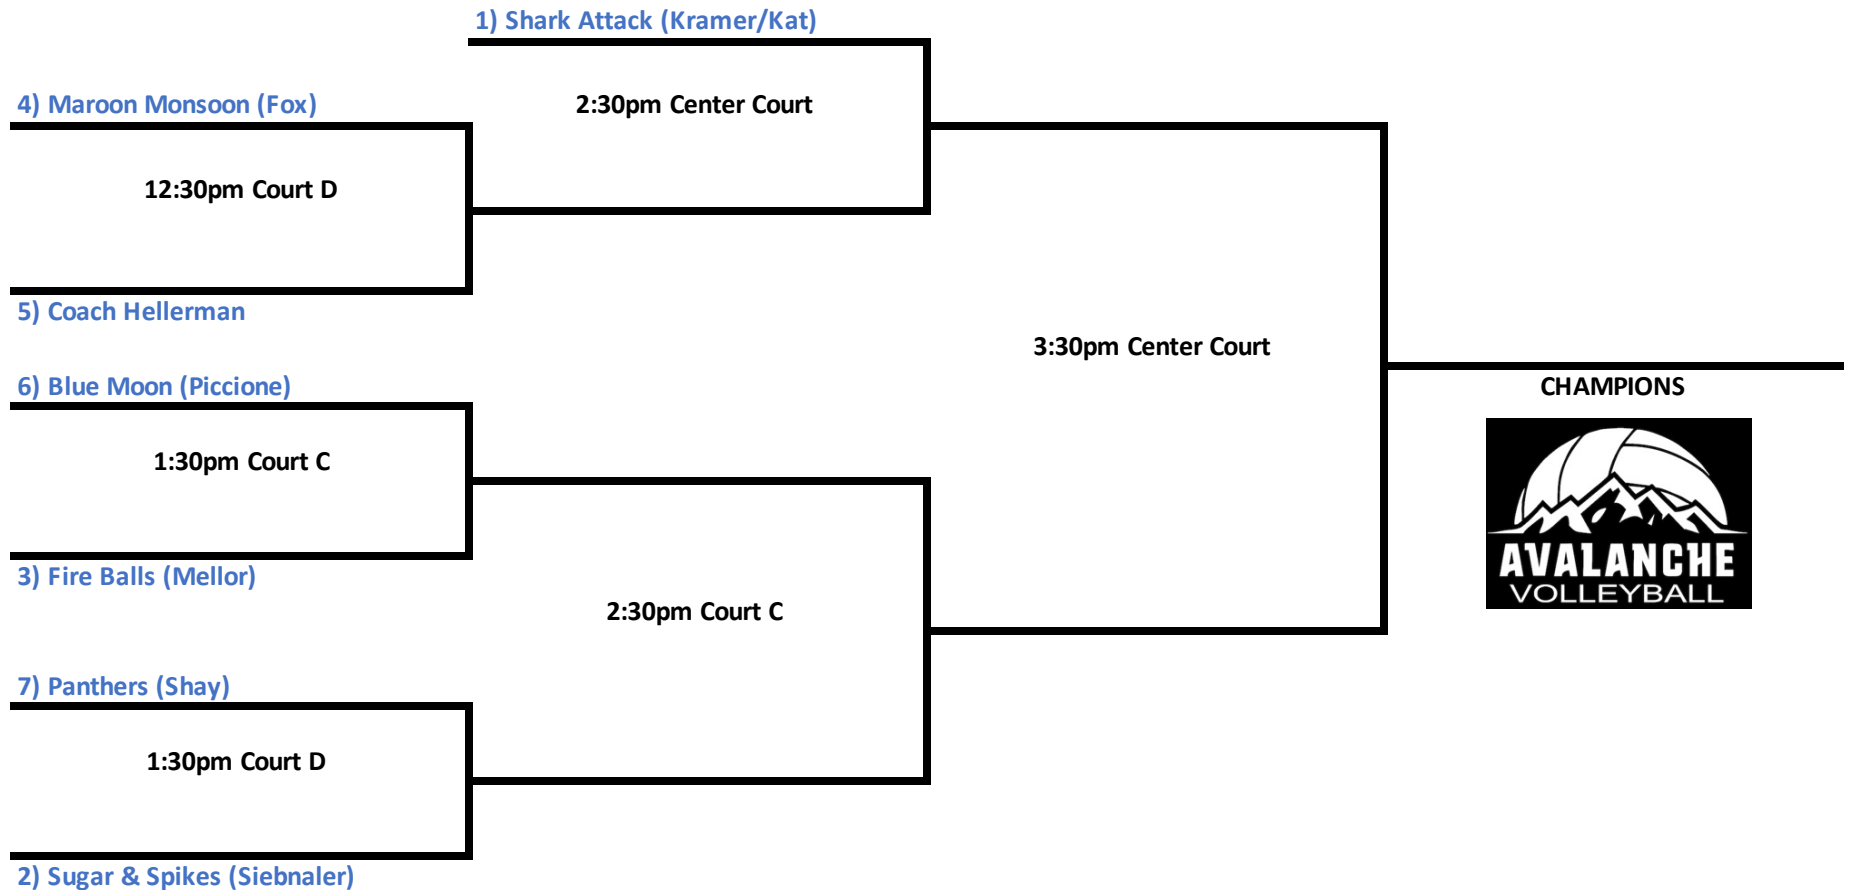

**YETI Division | Fall.Winter 2022 Championship Bracket**  
**Saturday, December 17, 2022**

All matches are best 2 out of 3

Sets 1 & 2 play to 25 - 3rd set if needed play to 15

All sets are win by 2 - point cap at 31