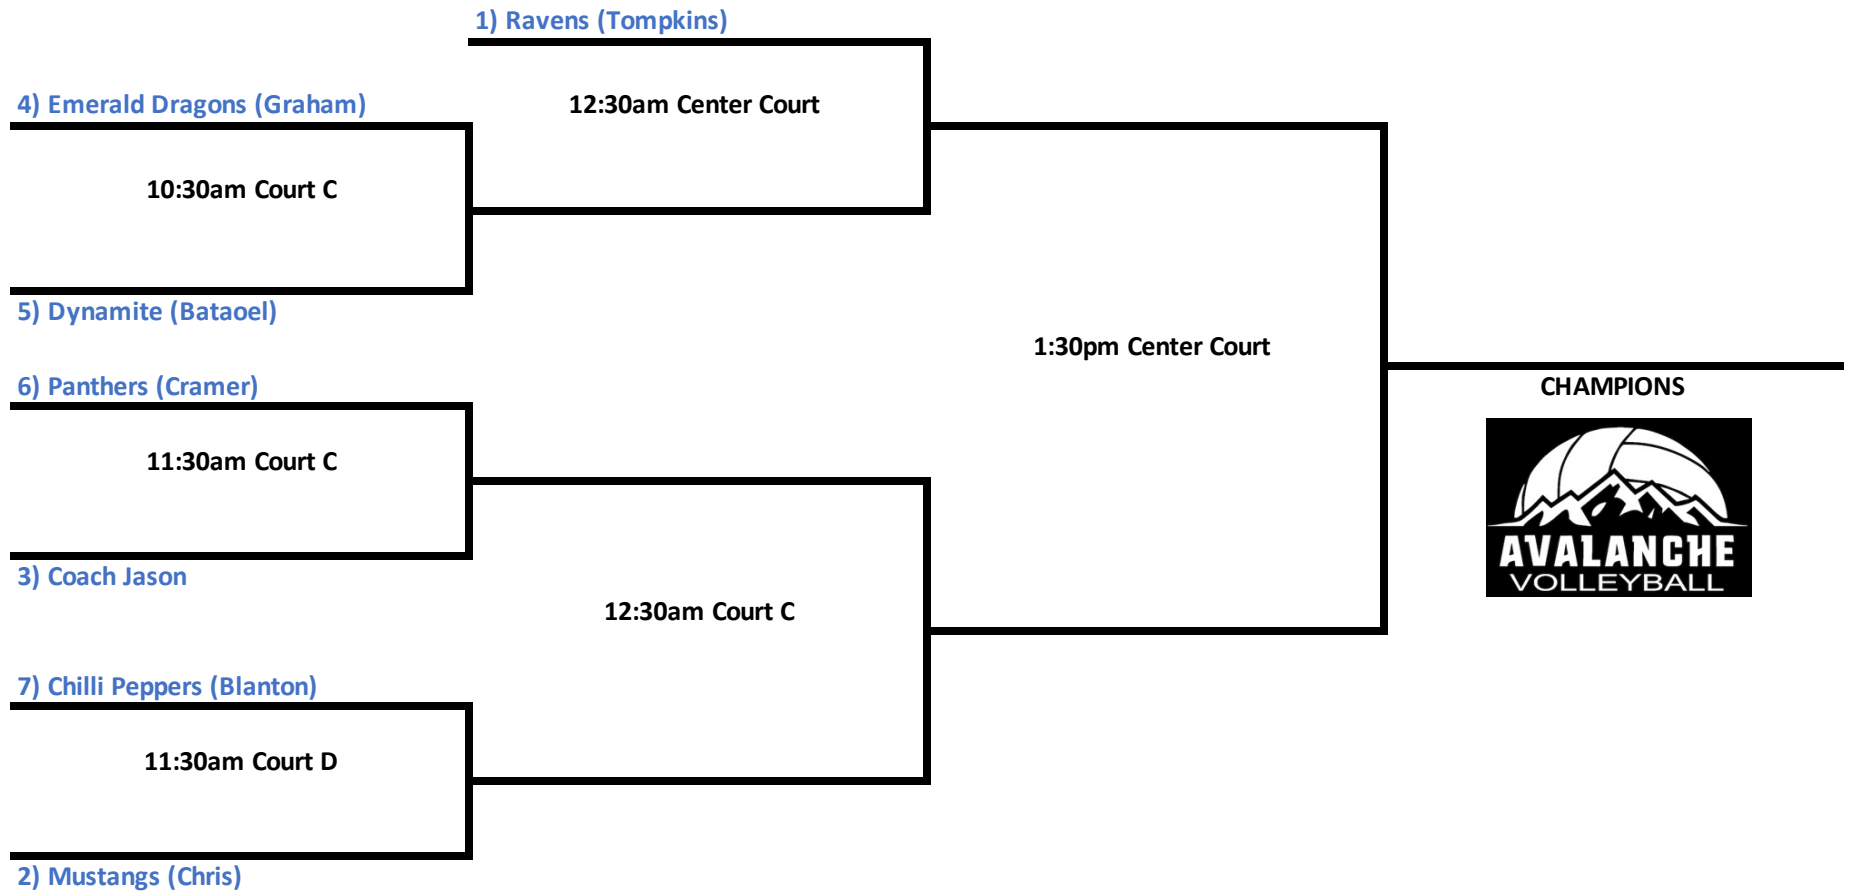

**BLIZZARD Division | Fall.Winter 2022 Championship Bracket**  
**Saturday, December 17, 2022**

All matches are best 2 out of 3

Sets 1 & 2 play to 25 - 3rd set if needed play to 15

All sets are win by 2 - point cap at 31